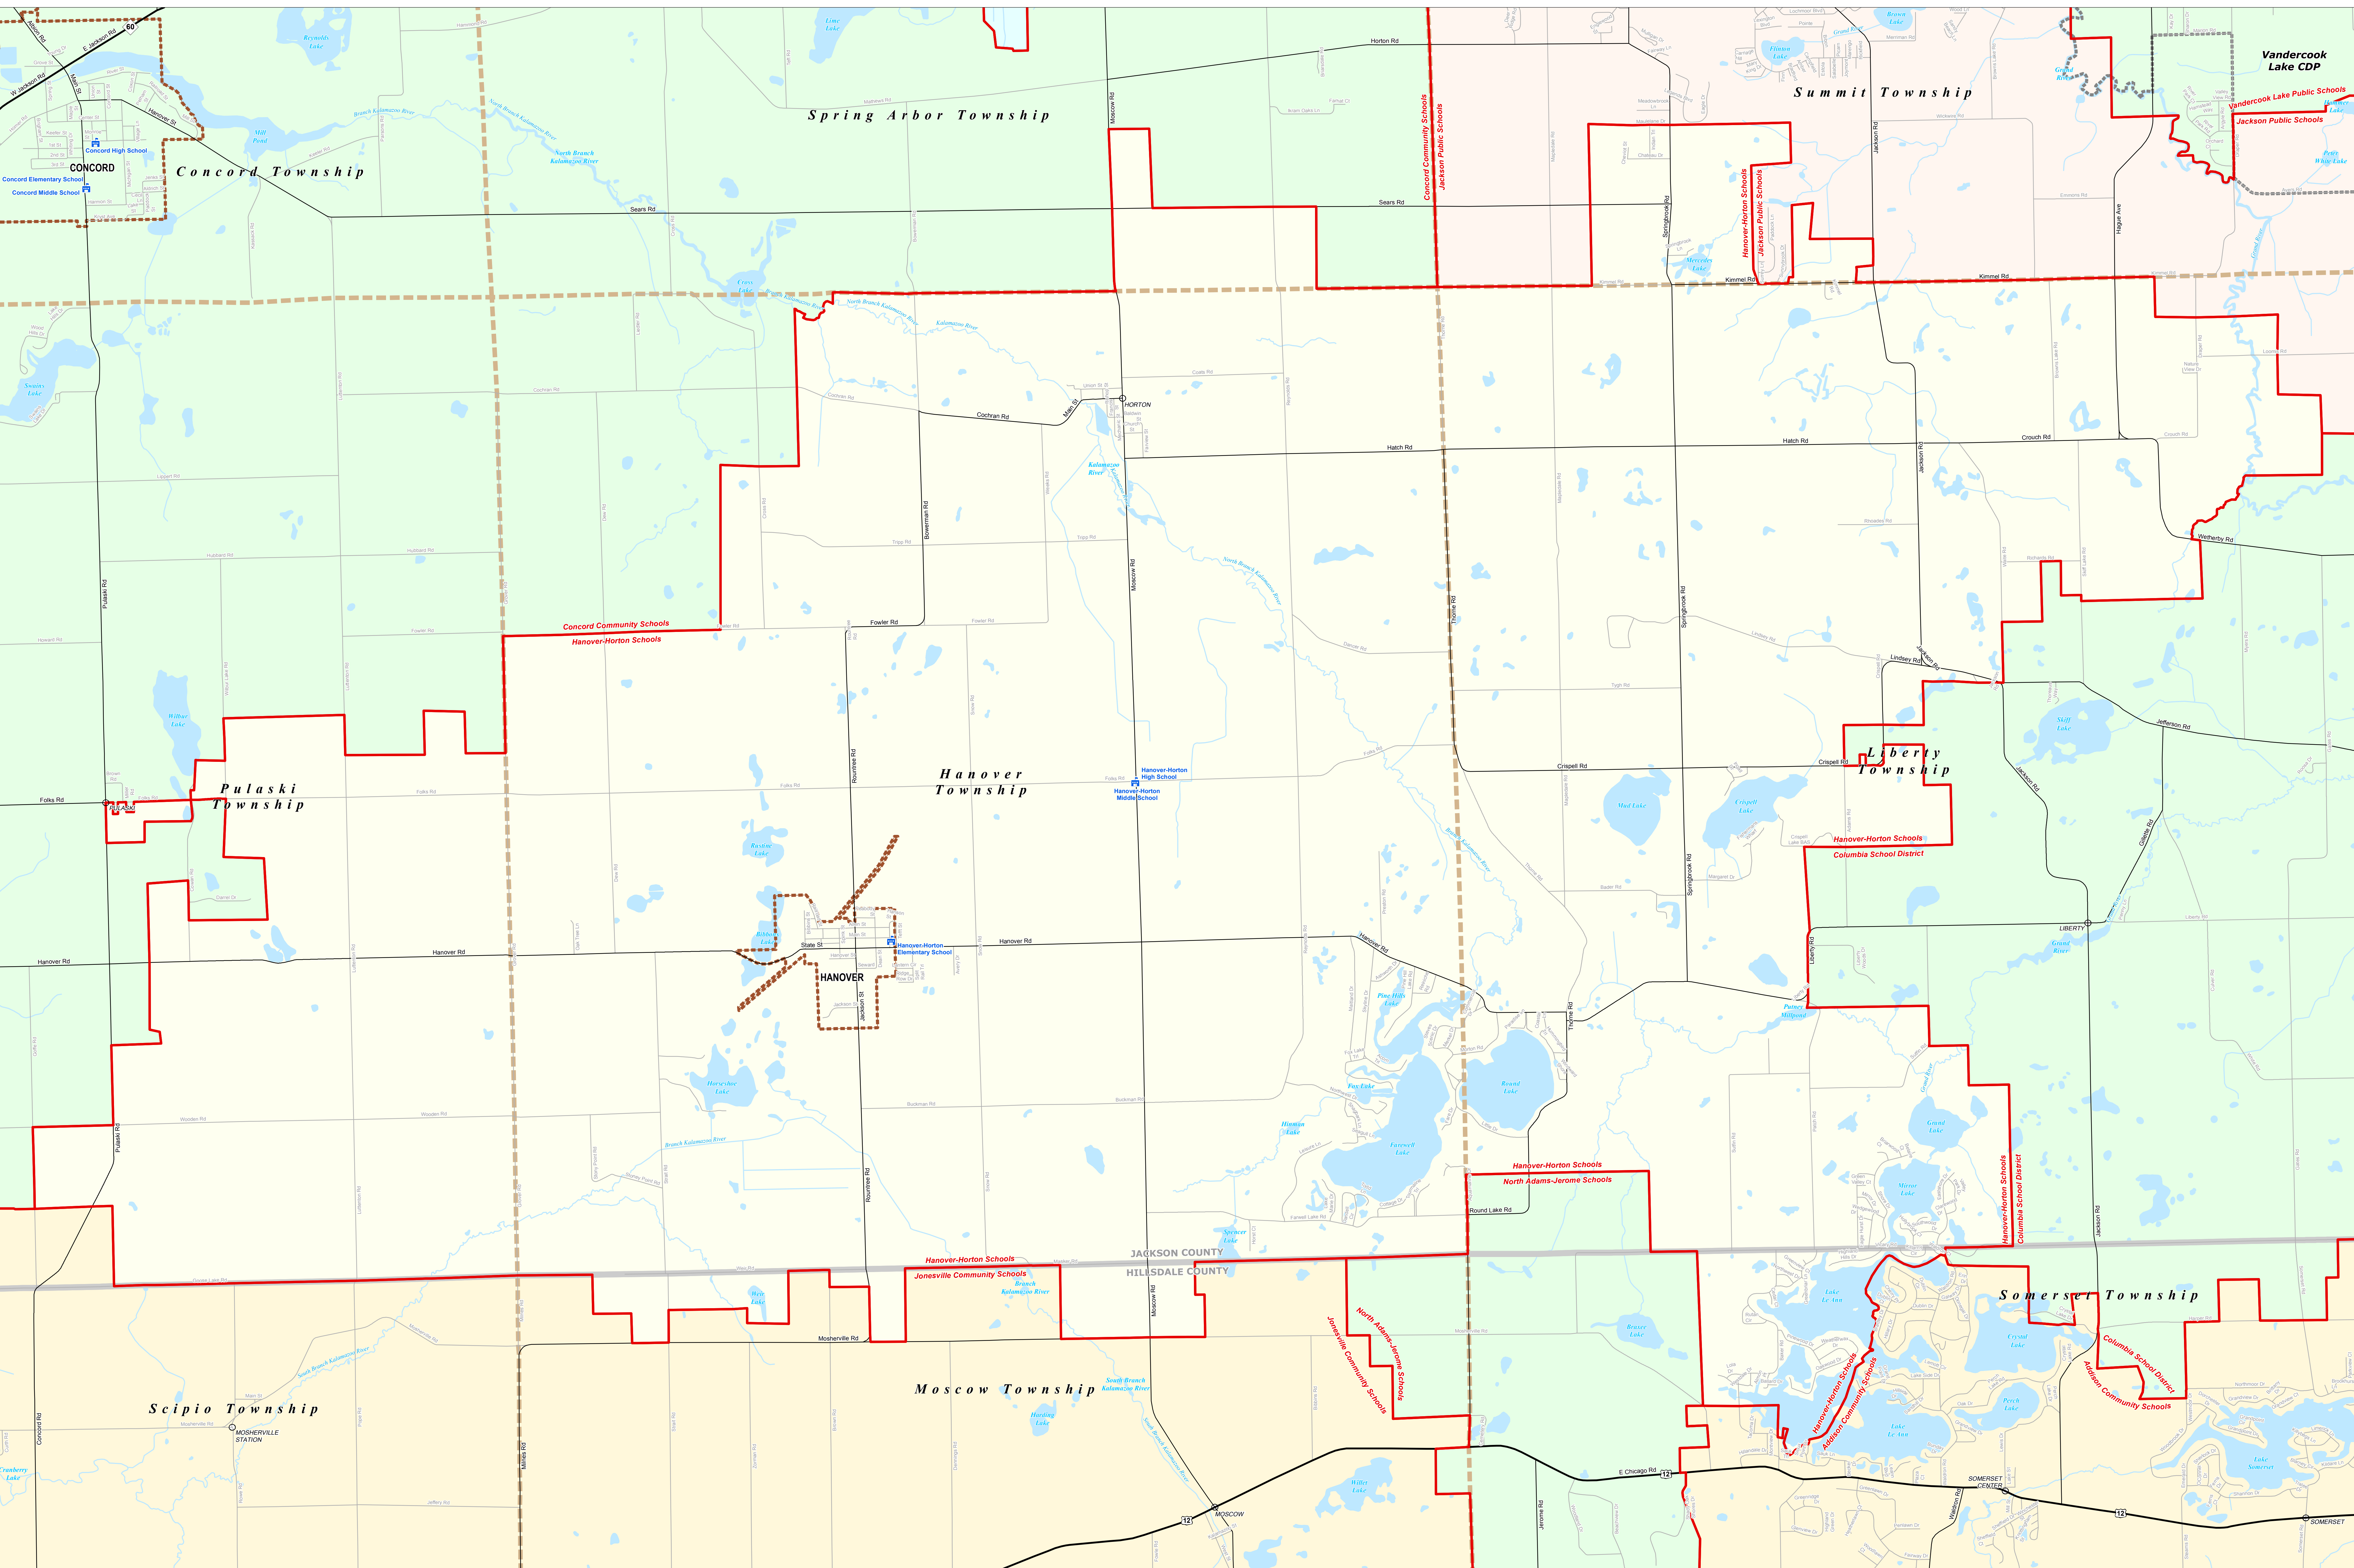

HANOVER-HORTON SCHOOLS

Jackson ISD
0 0.25 0.5 1 Miles

All information presented in this publication is in the public domain and may be reproduced, reprinted, and redistributed as desired.

Legend	
School District	School
County	Water Feature
City	River, Stream, or Drain
Township	Freeway
Village	Highway
Census Designated Place	Primary Road
	Local Road
	Railroad
	Unincorporated Place